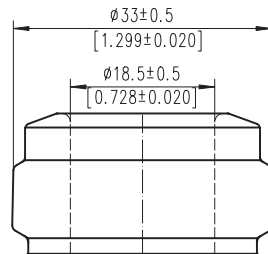

MASILVA USA
SABINO
 Technical Guide

Cork Closure Recommendations
UF 24mm x 45mm
UY 24mm x 49mm

Weight	650 ± 25g
Height	301 ± 1.8mm
Body Ø	86.7 ± 1.5mm
Finish	33 ± 0.5mm
Label	78mm (height) 90.8mm (width)