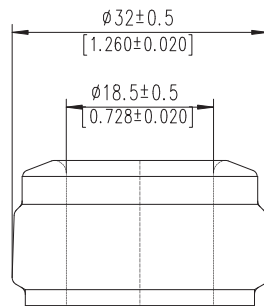

MASILVA USA

RINJANI

Technical Guide

Cork Closure Recommendations	
	UF 24mm x 45mm
	UY 24mm x 49mm

Weight	660 ± 25g
Height	294 ± 1.8mm
Body Ø	88 - 86.2 ± 1.8mm
Finish	32 ± 0.5mm
Label	72mm (height) 90.3 - 92.2mm (width)