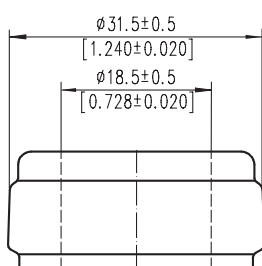

MASILVA USA  
**MONVISO**  
 Technical Guide

Cork Closure Recommendations	
UF	24mm x 45mm
UY	24mm x 49mm

<b>Weight</b>	<b>850 ± 25g</b>
<b>Height</b>	<b>310 ± 1.9mm</b>
<b>Body Ø</b>	<b>82 - 77 ± 1.6mm</b>
<b>Finish</b>	<b>31.5 ± 0.5mm</b>
<b>Label</b>	<b>145mm (height) 85.9 - 80.6mm (width)</b>