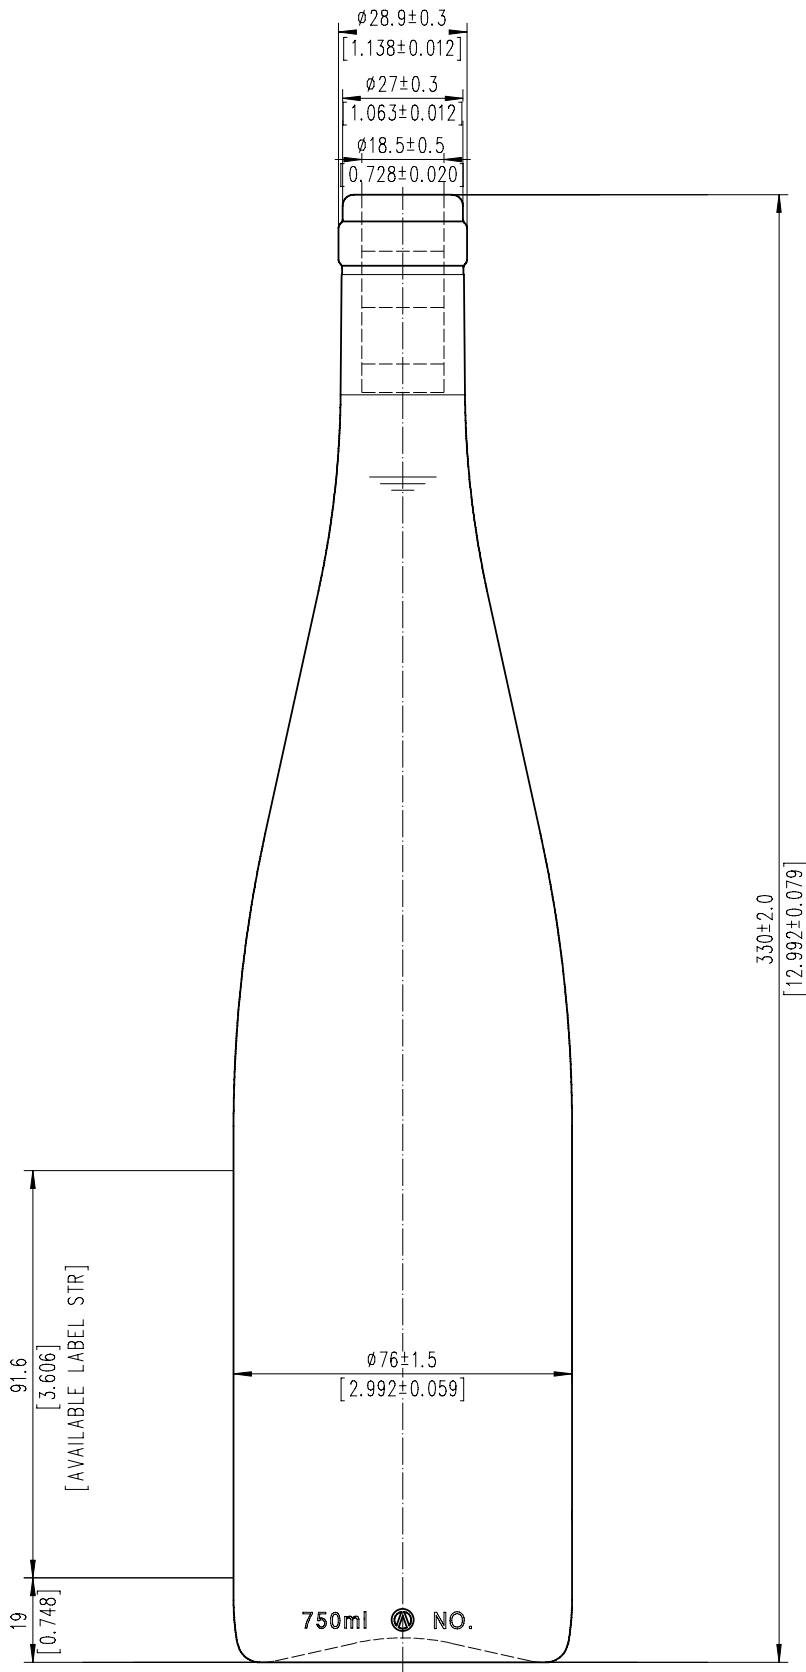

Tolima Flint | Premium

MASILVA USA
THE PERFECT FIT FOR YOUR WINE

Weight	495 \pm 22g
Height	333 \pm 1.8mm
Body ϕ	7 \pm 1.5mm
Finish ϕ	28.9 \pm 0.3mm
Bore ϕ	18.5 \pm 0.5mm
Label	91.6mm