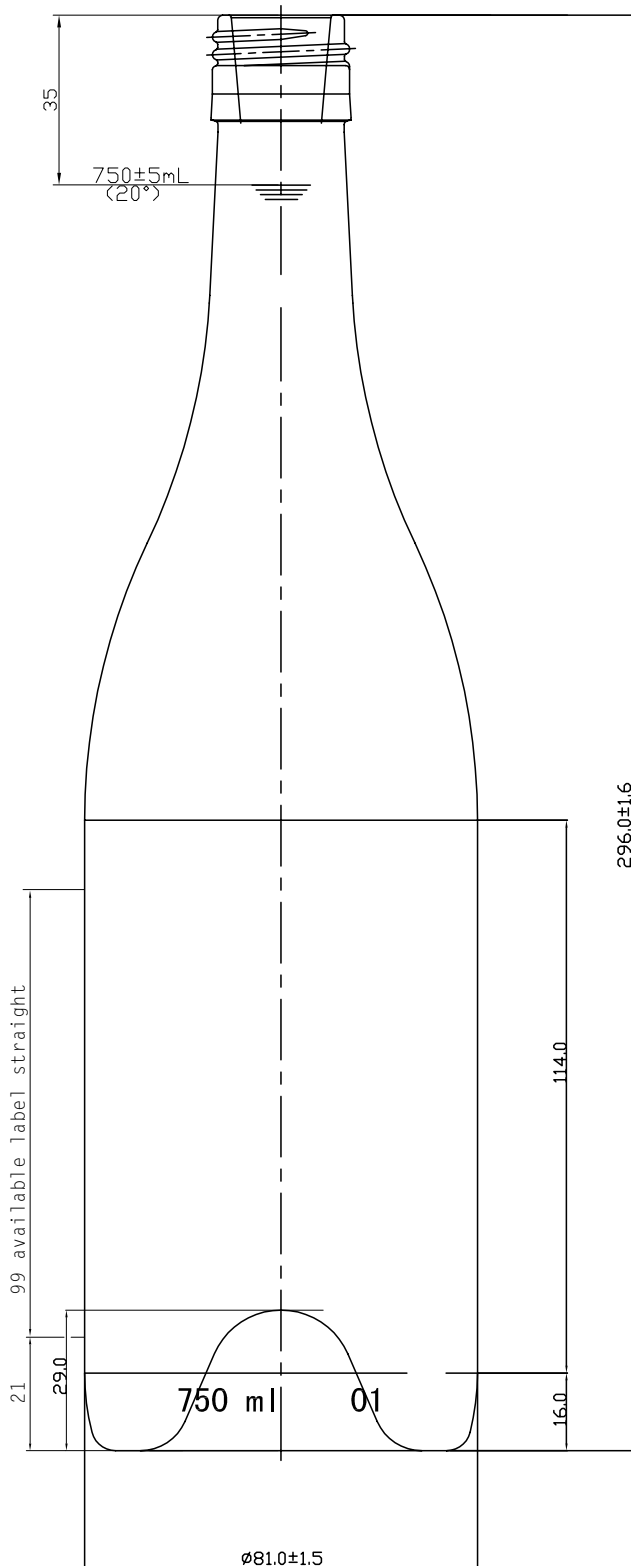

# Weisshorn Antique Green | Value

**MASILVA USA**  
THE PERFECT FIT FOR YOUR WINE

Weight	540 ± 25g
Height	296 ± 1.6mm
Body Ø	81 ± 1.5mm
Finish Ø	BVS 30 x 60mm
Bore Ø	N.A.
Label	99mm