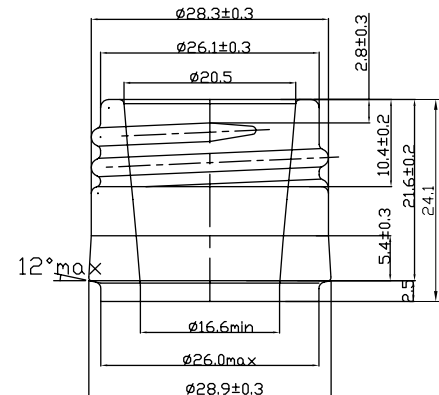

# Weisshorn Antique Green | Value

**MASILVA USA**  
THE PERFECT FIT FOR YOUR WINE

Weight	540 ± 25g
Height	296 ± 1.6mm
Body Ø	81 ± 1.5mm
Finish Ø	BVS 30 x 60mm
Bore Ø	N.A.
Label	99mm