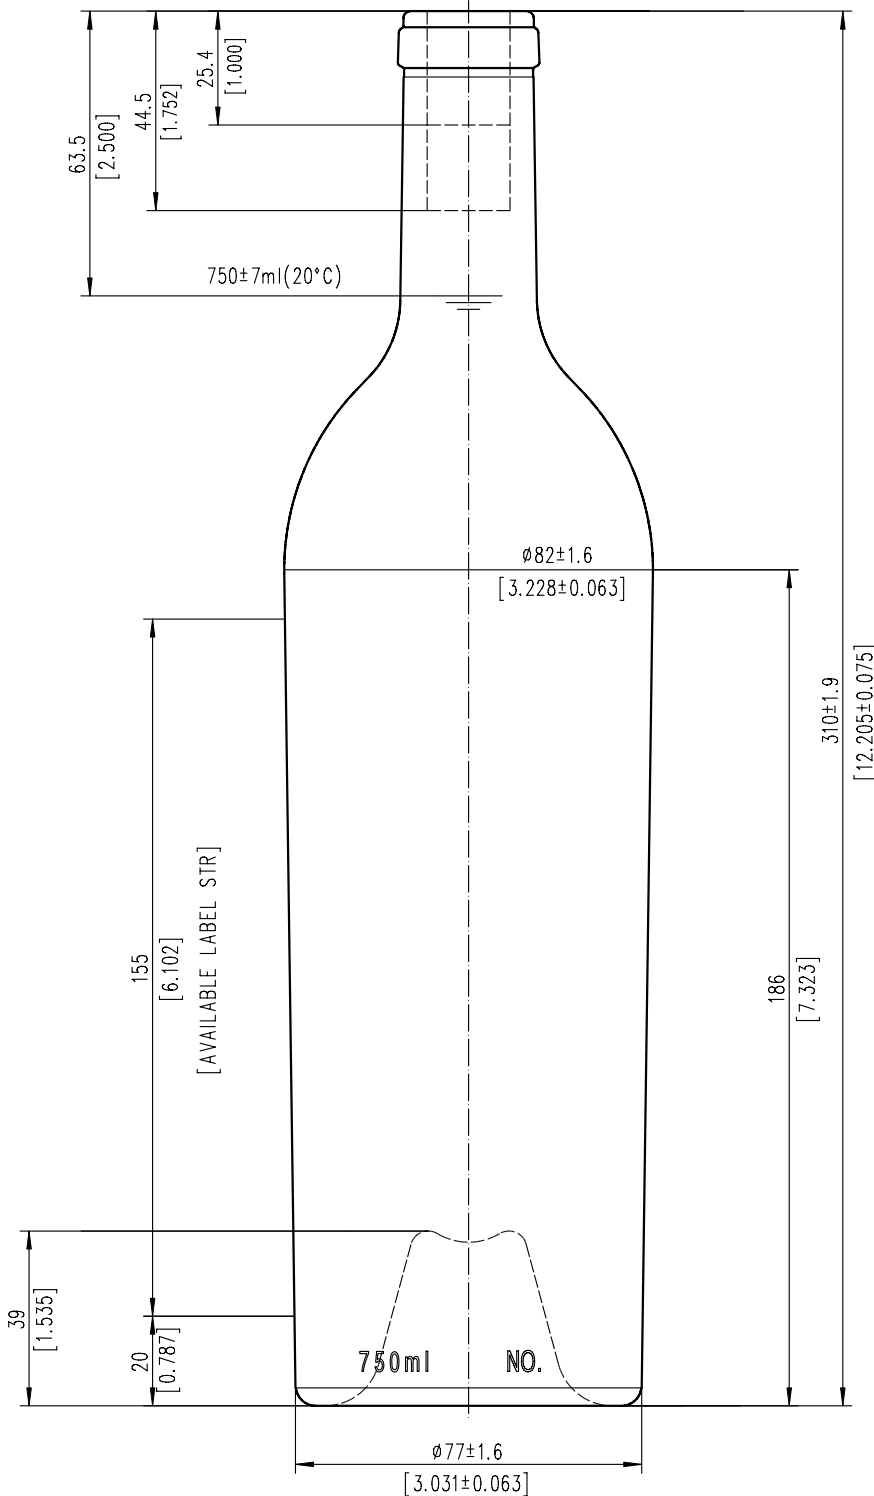

Monviso Antique Green | Premium

MASILVA USA
THE PERFECT FIT FOR YOUR WINE

Weight	870g
Height	310 ± 1.9mm
Body Ø	77 - 82 ± 1.8mm
Finish Ø	31.5 ± 0.5mm
Bore Ø	18.5 ± 0.5mm
Label	155mm