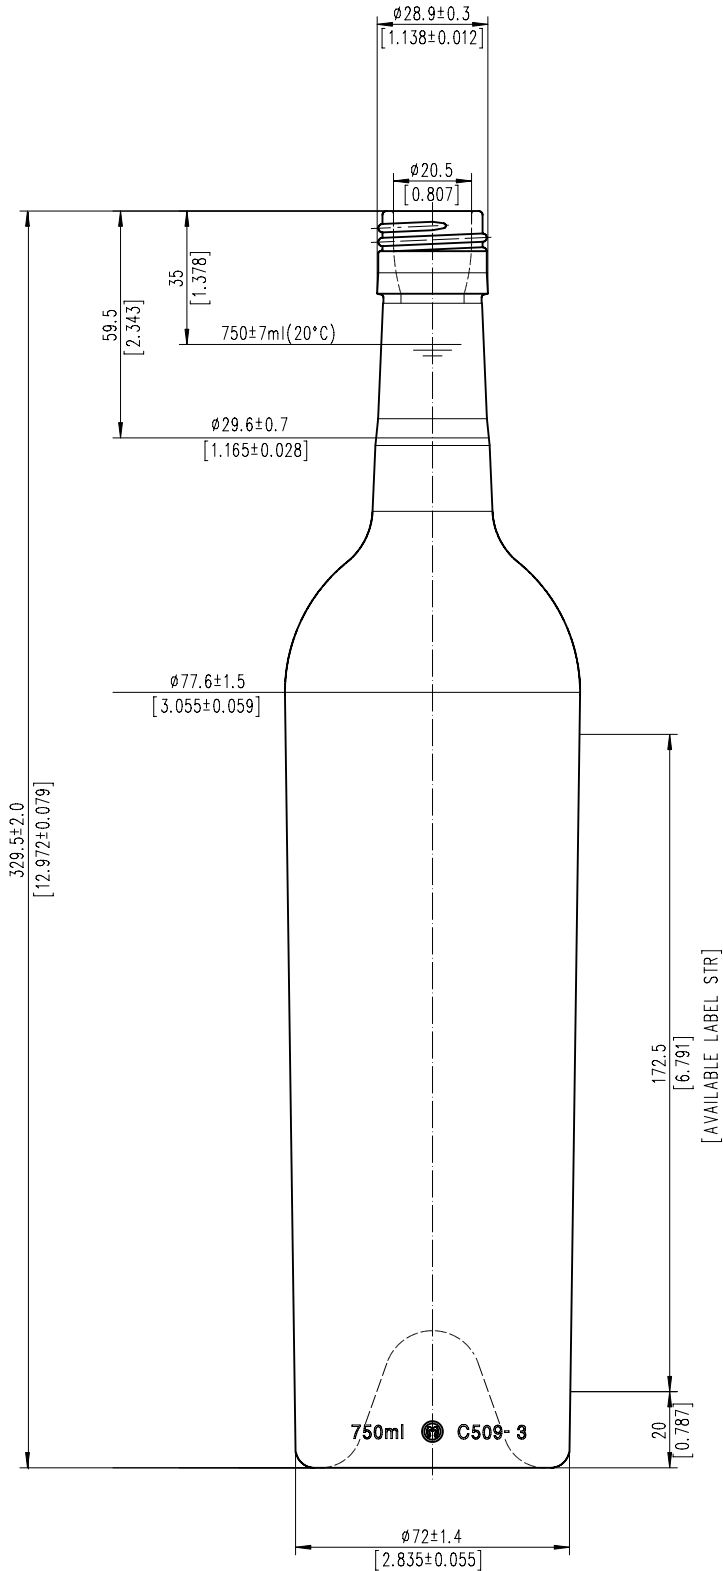

# Chearoco Antique Green | Premium

**MASILVA USA**  
THE PERFECT FIT FOR YOUR WINE

Weight	$695 \pm 25$ g
Height	$329.5 \pm 2$ mm
Body Ø	$77.6 \pm 1.5$ mm - $72 \pm 1.4$ mm
Finish Ø	BVS 30 x 60mm
Bore Ø	20.5mm
Label	172.5mm